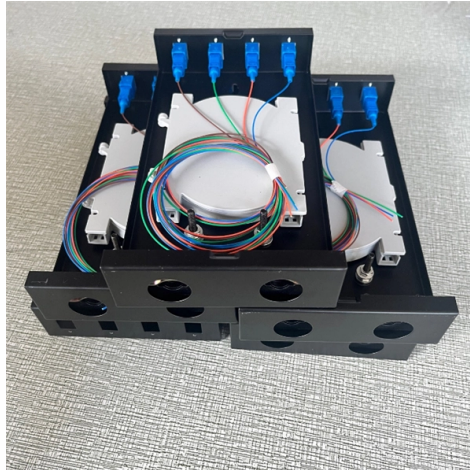

### Overview

Find out the latest 2025 electrical rewiring costs in Singapore, including DB box upgrades and socket installation. Get fast, free quotes from licensed electricians — no hidden fees, guaranteed safety. Based on our assessment, if the items are acceptable, we will request you to bring it to our main branch at Blk 5022 Ang Mo Kio Industrial Park 2 #01-31 Singapore (569525). Several types of goods are exempt from being returned. 30pm \*Closed on Sundays and Public Holidays Choose LS Handyman Singapore for reliable and expert DB Box installation services, and empower your space with a robust and efficient electrical distribution system! Handyman Singapore offers Distribution box installation, site assessment, upgrades, load balancing, custom enclosures, emergency. We do installation/ replacement for distribution boards (DB Box/ Electrical Box/ Switch Box) Our DB box installation services are ideal for various situations, including old homes with aging circuit breakers that require replacement, and new properties where the existing electrical circuits may be. More commonly referred to as DB box (distribution board box), breaker box, or power box, the distribution box is a major electrical wiring component in any home or commercial space. There is a main switch rated at 40 amps, as.