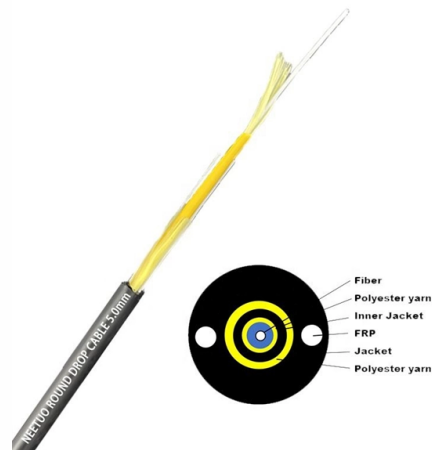

# Network Rack Equipment Location Diagram

## Overview

With Microsoft Visio, you can quickly build a rack diagram from equipment shapes that conform to industry-standard measurements. The shapes are designed to fit together precisely, and their connection points make them easy to snap into place. A rack elevation diagram is a visual representation of the equipment and components contained within a rack in a data center or server room. It provides a clear overview of the physical layout of the rack, including the placement and positioning of servers, switches, storage devices, and other. What is a Rack Diagram?