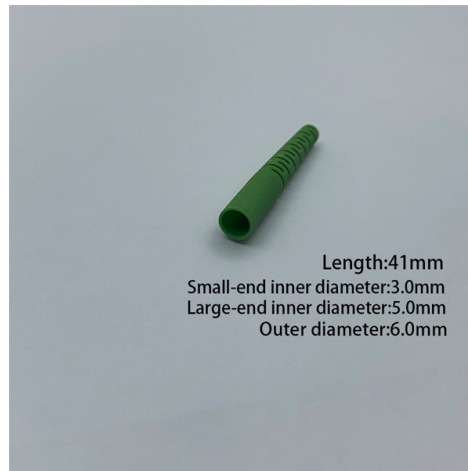

Mexican Terminal Box 8-Chip

Overview

It consists of 4x optical cable inlet and 8x outlet PORTS, some Splice trays, a tissue system with optical fiber splicing tray and 8pcs bayonet type enhanced pre-connectorized waterproof SCAPC adapters, which can be accessed and connected from the outside of the box. Optical Fiber Box is widely used as a termination point for the feeder cable to connect with drop cable. Suitable to work with 8 pcs SC Simplex or LC duplex fiber adapters on wall mount use. It can be installed on walls or utility poles, and its waterproof cover ensures maximum moisture protection, ensuring optimal performance in any weather. TERMINAL DISTRIBUTION BOX INDOOR 8 PORTS - Artic Ir al contenido HOME ABOUT US PRODUCTS Close PRODUCTSOpen PRODUCTS FTTX AERIAL LOOSE TUBE FO CABLES AERIAL SINGLE TUBE - CENTRAL TUBE FO CABLES DUCT - LASHED FO CABLES SHIELDED & ARMORED FO CABLES MICRO DUCTS - TRENCHING FITTINGS PREFORMED DROP FO. ✓ SC simplex adapters support APC/UPC-polished single mode fiber connections (Please specify "ground joint" when placing your order.

Article Content

Fiber Terminal Box

NTOTB-10G1 can connect the drop cable with feeder cable as the termination point in the FTTx network, which is cable to meet at least 8 & 9 users requirements. It can help splicing, splitting, storage and