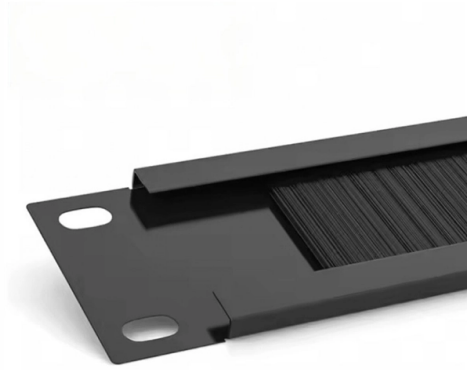

# Huawei Model 6-Core Fiber Optic Terminal Box

## Overview

This terminal box terminates up to 12-24 fiber optic cables, offers spaces for splitters and up to 12-24 fusions, allocates 6 x SC Duplex adapters or 6 x LC Quad adapters and working under both indoor and outdoor environments. It is a perfect cost-effective solution-provider. The Huawei Fiber Optic Terminal Box is a highly reliable and versatile solution for fiber optic network termination, especially in FTTH (Fiber to the Home) and enterprise network deployments. Designed for durability, ease of installation, and compatibility with Huawei's fiber optic equipment, this. Gcabling is one of the best fiber optic distribution box manufacturers & suppliers in China. We can provide different types of fiber terminal boxes. With the rapid growth of bandwidth-hungry services such as 4K, 8K, VR, and HD video, the fiber to the home (FTTH) industry has attracted wide attention from operators, and is now in a period of explosive growth. Huawei's innovative FTTH solution has been adopted by more than 350 leading global. FTTH fiber optical terminal box, outdoor fiber optic termination box is used in wiring connection between optical cable and optical communication equipment, through adapter in distribution box, optical fiber jumper leads optical signal, realize optical wiring function, and can meet the optical. Support termination, splicing, splitting, distribution and storage for fiber optic cable systems ABS or PC material used ensures the body strong and light.

## Article Content

Huawei fiber optic terminal box-AliExpress

The Huawei Fiber Optic Terminal Box is a reliable device for terminating and managing fiber optic cables in FTTH networks, offering compatibility, secure cable management, and support for various adapters.