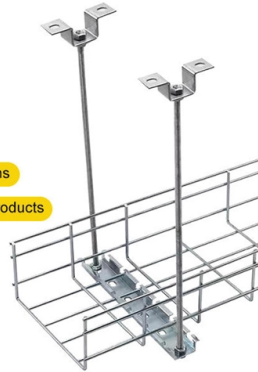

Empty electrical distribution box black and gray

STAINLESS STEEL WIRE MESH

Long-lasting and durable

Comprehensive specifications

Customized non-standard products

Overview

Distribution box made of 1. It has IP66 environmental protection against dust and very powerful jets of water. It has a hard plastic quarter turn closure. The empty electrical enclosures are housings designed to accommodate electrical components such as circuit breakers, earth leakage switches and control modules to protect your electrical circuits. These boxes come in a range of sizes to suit the configuration of your installation, from 1 to 4 rows. The series FLEX enclosures are suitable for low voltage switchgear combinations and designed for both indoor and outdoor applications. Delivery cost, delivery date and order total (including tax) shown at checkout. To add the following enhancements to your purchase, choose a different seller. They safeguard against electrical hazards, contain sparks, and. WAGO - Gel Box for 221 Series / 2273 Series Connectors, Grey, 4mm. Empty distribution box - ideal for individual electrical installations and customised switching solutions.