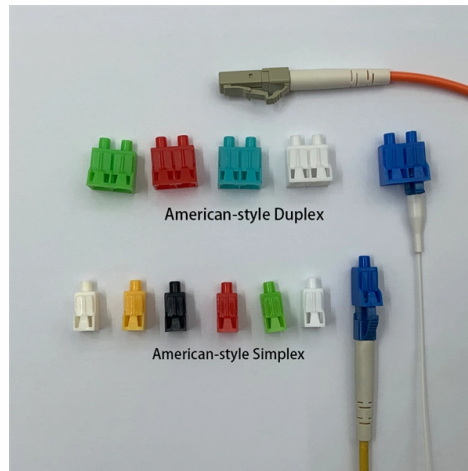

Cable tray fixing strap

Overview

A simple neat cable tie to secure cables onto cable trays. Bent finger grip and low threading force for quick installation. Since cable tray support is used in a wide variety of applications, and under varying conditions, it is important that you gain an understanding of. 100mm copper strap with 6mm holes. To suit widths of 50mm up to 450mm cable t. When developing our cable support OBO can offer reliable solutions for systems, three attributes are at the routing and fastening cables securely core of what we do: efficiency, resil- for each of these installation challenge and safety. es in the industrial environment. Our cable support. The Metsec cable tray earthing strap 100mm is designed to provide a safe and reliable electrical connection between tray sections. T&B Fittings ALTF04SFC3 Cable Channel Straight Tray Cover, 4 in W Tray, Aluminum. Cable Tray AUF412LHB9024 U-Beam Horizontal.

Cable Tray Ties

Cable tray ties are suitable for fixing cables to most designs of cable trays. To use, just break the joining strip, insert it into tray slots and twist through 90°.

Tray Earth Bonding Strap – Vantrunk